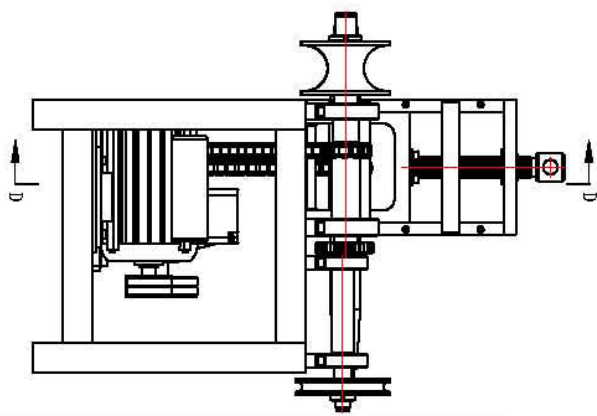

**NOTE: SOME INDIVIDUAL PARTS MAY ONLY BE AVAILABLE AS AN ASSEMBLY**

**SPARE PARTS DIAGRAMS**

**SPARE PARTS DIAGRAMS**

**SPARE PARTS DIAGRAMS**

**SPARE PARTS LIST**

No.	Part No.	Description	Qty
1	HHW-76B-001	Stand	1
2	HHW-76B-002	Small Pulley	1
3	GB/T70.1-2007	Screw M8x30	4
4	GB/T97.1-2002	Flat Washer M8	8
5	GB/T93-1987	Washer M8	8
6	GB/T 41-2000	Nut M8	4
7	YL90L-4	Motor	1
8	A940LI	Belt	2
9	J0Q150	Reducer	1
10	GB/T70.1-2007	Screw M10x30	4
11	GB/T97.1-2002	Flat Washer	40
12	GB/T93-1987	Washer	20
13	GB/T 41-2000	Nut M10	20
14	HHW-76B-003	Big Pulley	1
15		Chain	1
16		Chain	1
17	HHW-76B-004	Base	1
18	HHW-76B-005	Adjust Screw	1
19	HHW-76B-006	Handle	1
20		Handle Knob	2
21	GB/T70.1-2007	Screw	4
22	HHW-76B-007	Block	2
23	HHW-76B-008	Shaft	1
24	GB/T 276-1994	Bearing	2
25	HHW-76B-009	Wheel	1
26	GB/T 812-1988	Nut	2
27	HHW-76B-010	Wheel	2
28	HHW-76B-011	Shaft	1
29	GB/T 279-1994	Bearing	4
30	HHW-76B-012	Shaft	1
31	GB/T894.1-1986	Washer 25	4
32	HHW-76B-013	Bearing Base	4
33	HHW-76B-014	Gear	4
34	HHW-76B-015	Shaft	2
35	GB/T 276-1994	Bearing	4
36	HHW-76B-016	Bearing Base	4
37	HHW-76B-017	Wheel	2
38	GB/T 812-1988	Nut	2
39	HHW-76B-018	Wheel	1
40	GB/T70.1-2007	Screw M10x40	16

**SPARE PARTS LIST**

No.	Part No.	Description	Qty
41	HHW-76B-019	Chain Wheel	2
42	GB1096-79	Flat Pin 12x18	2
43	GB1096-79	Flat Pin 8x25	2
44	GB1096-79	Flat Pin 8x18	4
45	GB1096-79	Flat Pin 10x50	2
46	GB1096-79	Flat Pin 8x30	3
47	GB/T70.1-2007	Screw M8x15	2
48	HHW-76B-020	Block	1
49	HHW-76B-021	Chain Wheel	1
50	HHW-76B-022	Cover	2
51	HHW-76B-023	Plate	1
52	HHW-76B-024	Cover	1