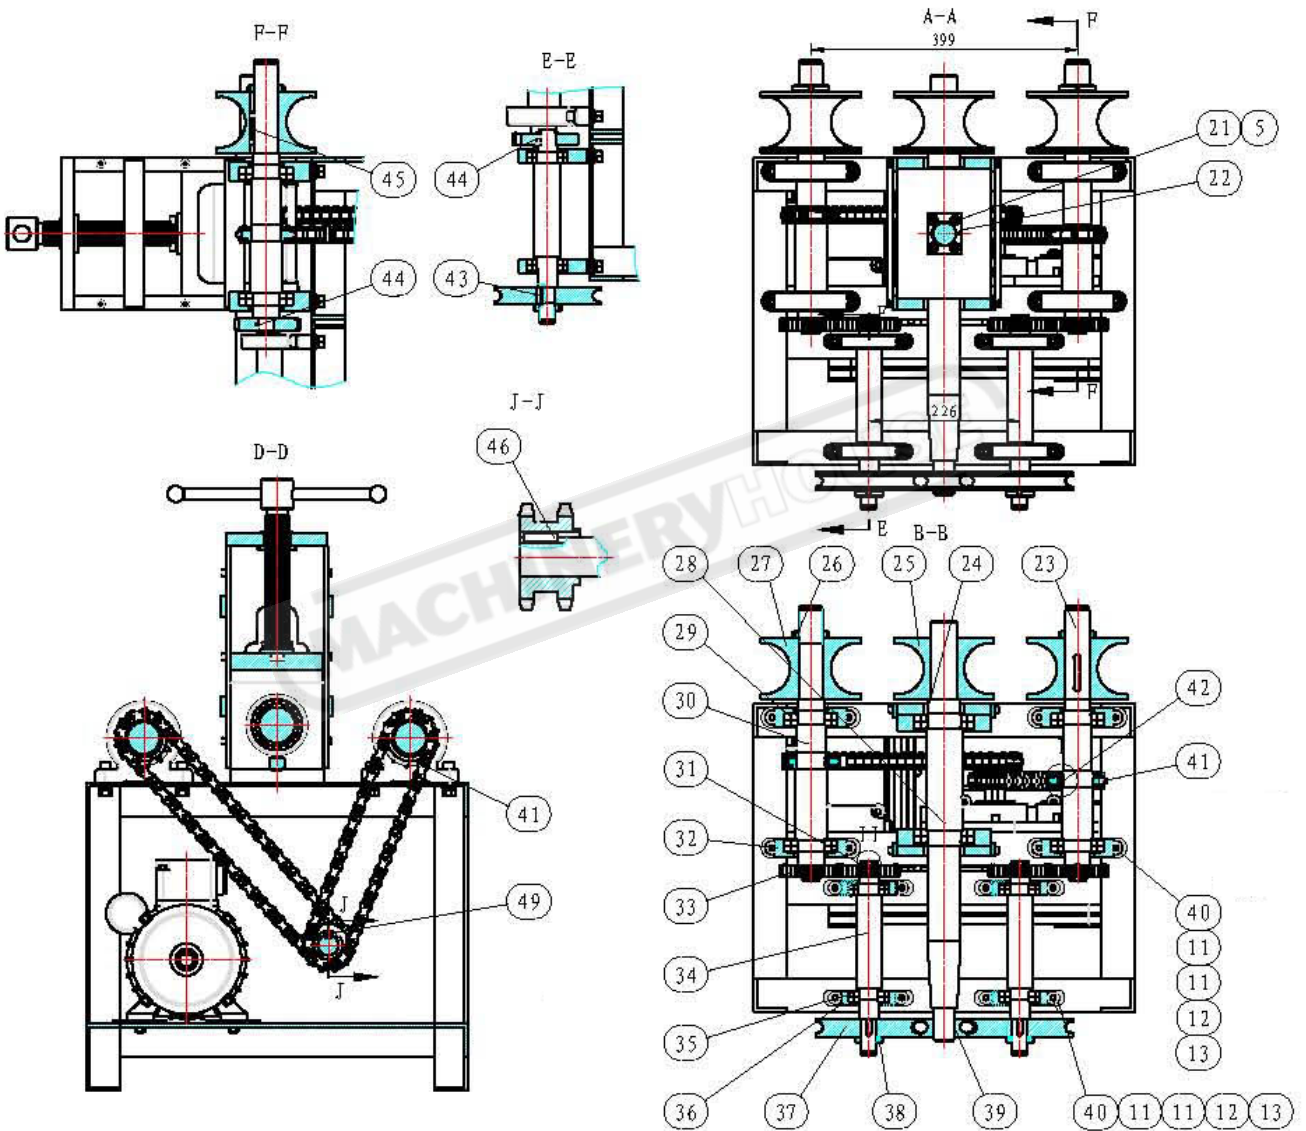

**NOTE: SOME INDIVIDUAL PARTS MAY ONLY BE AVAILABLE AS AN ASSEMBLY**

**SPARE PARTS DIAGRAMS**

**SPARE PARTS DIAGRAMS**

**SPARE PARTS DIAGRAMS**

**SPARE PARTS LIST**

No.	Part No.	Description	Qty
1	HHW-76B-001	Stand	1
2	HHW-76B-002	Small Pulley	1
3	GB/T70.1-2007	Screw M8x30	4
4	GB/T97.1-2002	Flat Washer M8	8
5	GB/T93-1987	Washer M8	8
6	GB/T 41-2000	Nut M8	4
7	YL90L-4	Motor	1
8	A940LI	Belt	2
9	J0Q150	Reducer	1
10	GB/T70.1-2007	Screw M10x30	4
11	GB/T97.1-2002	Flat Washer	40
12	GB/T93-1987	Washer	20
13	GB/T 41-2000	Nut M10	20
14	HHW-76B-003	Big Pulley	1
15		Chain	1
16		Chain	1
17	HHW-76B-004	Base	1
18	HHW-76B-005	Adjust Screw	1
19	HHW-76B-006	Handle	1
20		Handle Knob	2
21	GB/T70.1-2007	Screw	4
22	HHW-76B-007	Block	2
23	HHW-76B-008	Shaft	1
24	GB/T 276-1994	Bearing	2
25	HHW-76B-009	Wheel	1
26	GB/T 812-1988	Nut	2
27	HHW-76B-010	Wheel	2
28	HHW-76B-011	Shaft	1
29	GB/T 279-1994	Bearing	4
30	HHW-76B-012	Shaft	1
31	GB/T894.1-1986	Washer 25	4
32	HHW-76B-013	Bearing Base	4
33	HHW-76B-014	Gear	4
34	HHW-76B-015	Shaft	2
35	GB/T 276-1994	Bearing	4
36	HHW-76B-016	Bearing Base	4
37	HHW-76B-017	Wheel	2
38	GB/T 812-1988	Nut	2
39	HHW-76B-018	Wheel	1
40	GB/T70.1-2007	Screw M10x40	16

**SPARE PARTS LIST**

No.	Part No.	Description	Qty
41	HHW-76B-019	Chain Wheel	2
42	GB1096-79	Flat Pin 12x18	2
43	GB1096-79	Flat Pin 8x25	2
44	GB1096-79	Flat Pin 8x18	4
45	GB1096-79	Flat Pin 10x50	2
46	GB1096-79	Flat Pin 8x30	3
47	GB/T70.1-2007	Screw M8x15	2
48	HHW-76B-020	Block	1
49	HHW-76B-021	Chain Wheel	1
50	HHW-76B-022	Cover	2
51	HHW-76B-023	Plate	1
52	HHW-76B-024	Cover	1