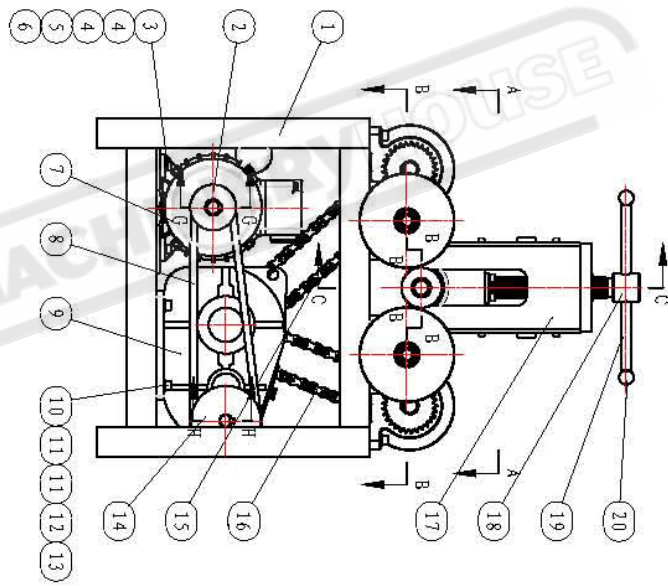

### MODEL. RR-24

Order Code S682

*EDITION No* : RR-24-1

*DATE OF ISSUE* : 02/2022

The following section covers the spare parts diagrams and lists that were current at the time this manual was originally printed. Due to continuous improvements of the machine, changes may be made at any time without notification.

**NOTE: SOME INDIVIDUAL PARTS MAY ONLY BE AVAILABLE AS AN ASSEMBLY**

**SPARE PARTS DIAGRAMS**

**SPARE PARTS DIAGRAMS**

**SPARE PARTS DIAGRAMS**

**SPARE PARTS LIST**

No.	Part No.	Description	Qty
1	HHW-76B-001	Stand	1
2	HHW-76B-002	Small Pulley	1
3	GB/T70.1-2007	Screw M8x30	4
4	GB/T97.1-2002	Flat Washer M8	8
5	GB/T93-1987	Washer M8	8
6	GB/T 41-2000	Nut M8	4
7	YL90L-4	Motor	1
8	A940LI	Belt	2
9	J0Q150	Reducer	1
10	GB/T70.1-2007	Screw M10x30	4
11	GB/T97.1-2002	Flat Washer	40
12	GB/T93-1987	Washer	20
13	GB/T 41-2000	Nut M10	20
14	HHW-76B-003	Big Pulley	1
15		Chain	1
16		Chain	1
17	HHW-76B-004	Base	1
18	HHW-76B-005	Adjust Screw	1
19	HHW-76B-006	Handle	1
20		Handle Knob	2
21	GB/T70.1-2007	Screw	4
22	HHW-76B-007	Block	2
23	HHW-76B-008	Shaft	1
24	GB/T 276-1994	Bearing	2
25	HHW-76B-009	Wheel	1
26	GB/T 812-1988	Nut	2
27	HHW-76B-010	Wheel	2
28	HHW-76B-011	Shaft	1
29	GB/T 279-1994	Bearing	4
30	HHW-76B-012	Shaft	1
31	GB/T894.1-1986	Washer 25	4
32	HHW-76B-013	Bearing Base	4
33	HHW-76B-014	Gear	4
34	HHW-76B-015	Shaft	2
35	GB/T 276-1994	Bearing	4
36	HHW-76B-016	Bearing Base	4
37	HHW-76B-017	Wheel	2
38	GB/T 812-1988	Nut	2
39	HHW-76B-018	Wheel	1
40	GB/T70.1-2007	Screw M10x40	16

**SPARE PARTS LIST**

No.	Part No.	Description	Qty
41	HHW-76B-019	Chain Wheel	2
42	GB1096-79	Flat Pin 12x18	2
43	GB1096-79	Flat Pin 8x25	2
44	GB1096-79	Flat Pin 8x18	4
45	GB1096-79	Flat Pin 10x50	2
46	GB1096-79	Flat Pin 8x30	3
47	GB/T70.1-2007	Screw M8x15	2
48	HHW-76B-020	Block	1
49	HHW-76B-021	Chain Wheel	1
50	HHW-76B-022	Cover	2
51	HHW-76B-023	Plate	1
52	HHW-76B-024	Cover	1