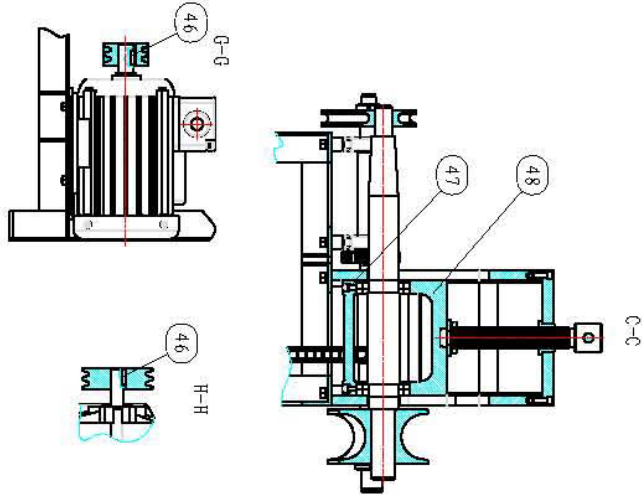

**NOTE: SOME INDIVIDUAL PARTS MAY ONLY BE AVAILABLE AS AN ASSEMBLY**

**SPARE PARTS DIAGRAMS**

**SPARE PARTS DIAGRAMS**

**SPARE PARTS DIAGRAMS**

**SPARE PARTS LIST**

No.	Part No.	Description	Qty
1	HHW-76B-001	Stand	1
2	HHW-76B-002	Small Pulley	1
3	GB/T70.1-2007	Screw M8x30	4
4	GB/T97.1-2002	Flat Washer M8	8
5	GB/T93-1987	Washer M8	8
6	GB/T 41-2000	Nut M8	4
7	YL90L-4	Motor	1
8	A940LI	Belt	2
9	J0Q150	Reducer	1
10	GB/T70.1-2007	Screw M10x30	4
11	GB/T97.1-2002	Flat Washer	40
12	GB/T93-1987	Washer	20
13	GB/T 41-2000	Nut M10	20
14	HHW-76B-003	Big Pulley	1
15		Chain	1
16		Chain	1
17	HHW-76B-004	Base	1
18	HHW-76B-005	Adjust Screw	1
19	HHW-76B-006	Handle	1
20		Handle Knob	2
21	GB/T70.1-2007	Screw	4
22	HHW-76B-007	Block	2
23	HHW-76B-008	Shaft	1
24	GB/T 276-1994	Bearing	2
25	HHW-76B-009	Wheel	1
26	GB/T 812-1988	Nut	2
27	HHW-76B-010	Wheel	2
28	HHW-76B-011	Shaft	1
29	GB/T 279-1994	Bearing	4
30	HHW-76B-012	Shaft	1
31	GB/T894.1-1986	Washer 25	4
32	HHW-76B-013	Bearing Base	4
33	HHW-76B-014	Gear	4
34	HHW-76B-015	Shaft	2
35	GB/T 276-1994	Bearing	4
36	HHW-76B-016	Bearing Base	4
37	HHW-76B-017	Wheel	2
38	GB/T 812-1988	Nut	2
39	HHW-76B-018	Wheel	1
40	GB/T70.1-2007	Screw M10x40	16

**SPARE PARTS LIST**

No.	Part No.	Description	Qty
41	HHW-76B-019	Chain Wheel	2
42	GB1096-79	Flat Pin 12x18	2
43	GB1096-79	Flat Pin 8x25	2
44	GB1096-79	Flat Pin 8x18	4
45	GB1096-79	Flat Pin 10x50	2
46	GB1096-79	Flat Pin 8x30	3
47	GB/T70.1-2007	Screw M8x15	2
48	HHW-76B-020	Block	1
49	HHW-76B-021	Chain Wheel	1
50	HHW-76B-022	Cover	2
51	HHW-76B-023	Plate	1
52	HHW-76B-024	Cover	1